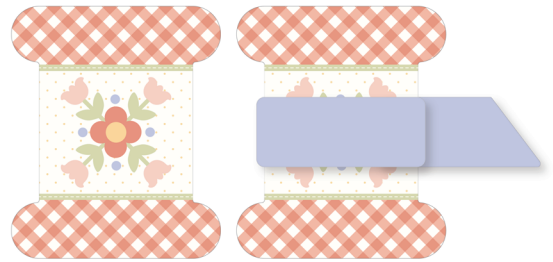

PP

KIT

FEBRUARY DELIVERY

\*37 Prints • 100% Premium Cotton

AB includes all 36 skus - cut 31789-11 36" x 44". F8 includes 35 skus - no 31789 or 31771.

JRs, LCs, MCs & PPs include 35 skus with two each of 31780, 31781-11 & 31785-11 - no 31789 or 31771.

*Pastel Prairie* by Heather Briggs of *My Sew Quilty Life*

**123N Needle Minder**

**127N Butterfly Zipper Pull**

**129N Pastel Prairie Spool Zipper Pull**

**133N Patchwork Large Acrylic Binding Holder**

**134N Pastel Prairie Small Acrylic Binding Holder**

**130N Woven Quilt Labels**

**138N Notepad**

*Pastel Prairie* by Heather Briggs of *My Sew Quilty Life*

MSQL 193 Mayflowers  
78" x 78" LC Friendly

**Kit**  
31780

MSQL 194 Ohio Bound 70" x 70"

MSQL 198 Primrose Path 64" x 76"