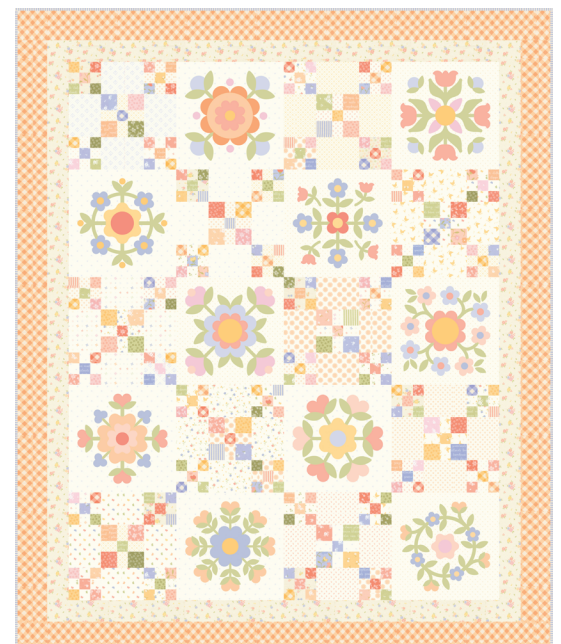

**130N Woven Quilt Labels**

**138N Notepad**

*Pastel Prairie* by Heather Briggs of *My Sew Quilty Life*

MSQL 193 Mayflowers  
78" x 78" LC Friendly

**Kit**  
31780

MSQL 194 Ohio Bound 70" x 70"

MSQL 198 Primrose Path 64" x 76"

MSQL 200 Garden Cart BOM 72" x 72"

**MSQL 196 Pinwheel Picnic 56" x 56" F8 Friendly**

**MSQL 197 Sweet Flutters 64" x 64" LC Friendly**

**MSQL 195 Crazy Petals 60" x 60" AB Friendly**

**MSQL 202 Prairie Kitchen Projects**

**MSQL 201 Prairie Quilted Tote with Wristlet 20" x 13" x 6"**

**MSQL 199 Bloom Crossing 50" x 60" PP Friendly**