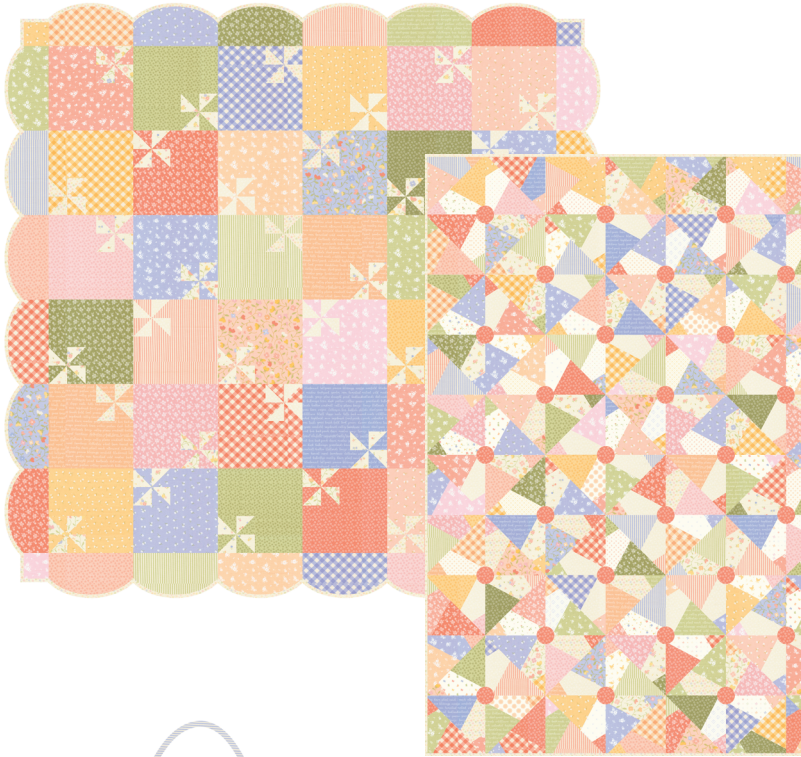

*Pastel Prairie* by Heather Briggs of *My Sew Quilty Life*

**123N Needle Minder**

**127N Butterfly Zipper Pull**

**129N Pastel Prairie Spool Zipper Pull**

**133N Patchwork Large Acrylic Binding Holder**

**134N Pastel Prairie Small Acrylic Binding Holder**

**130N Woven Quilt Labels**

**138N Notepad**

*Pastel Prairie* by Heather Briggs of *My Sew Quilty Life*

MSQL 193 Mayflowers  
78" x 78" LC Friendly

**Kit**  
31780

MSQL 194 Ohio Bound 70" x 70"

MSQL 198 Primrose Path 64" x 76"

MSQL 200 Garden Cart BOM 72" x 72"

**MSQL 196 Pinwheel Picnic 56" x 56" F8 Friendly**

**MSQL 197 Sweet Flutters 64" x 64" LC Friendly**

**MSQL 195 Crazy Petals 60" x 60" AB Friendly**

**MSQL 202 Prairie Kitchen Projects**

**MSQL 201 Prairie Quilted Tote with Wristlet 20" x 13" x 6"**

**MSQL 199 Bloom Crossing 50" x 60" PP Friendly**