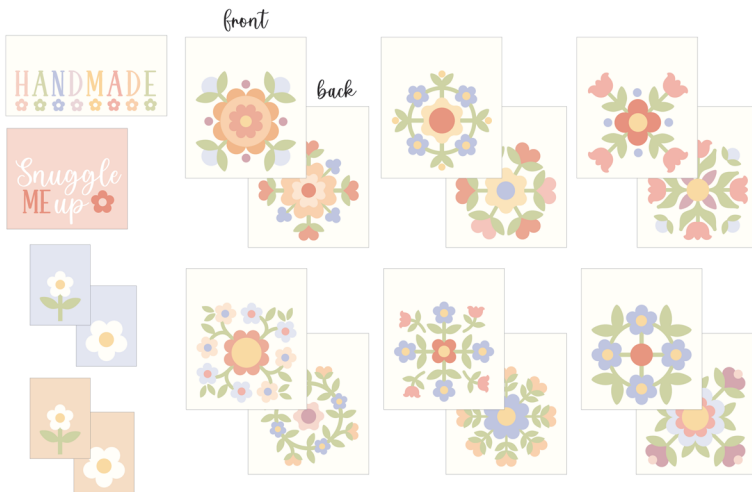

PP

KIT

FEBRUARY DELIVERY

\*37 Prints • 100% Premium Cotton

AB includes all 36 skus - cut 31789-11 36" x 44". F8 includes 35 skus - no 31789 or 31771.

JRs, LCs, MCs & PPs include 35 skus with two each of 31780, 31781-11 & 31785-11 - no 31789 or 31771.

*Pastel Prairie* by Heather Briggs of *My Sew Quilty Life*

**123N Needle Minder**

**127N Butterfly Zipper Pull**

**129N Pastel Prairie Spool Zipper Pull**

**133N Patchwork Large Acrylic Binding Holder**

**134N Pastel Prairie Small Acrylic Binding Holder**

**130N Woven Quilt Labels**

**138N Notepad**

*Pastel Prairie* by Heather Briggs of *My Sew Quilty Life*

MSQL 193 Mayflowers  
78" x 78" LC Friendly

**Kit**  
31780

MSQL 194 Ohio Bound 70" x 70"

MSQL 198 Primrose Path 64" x 76"