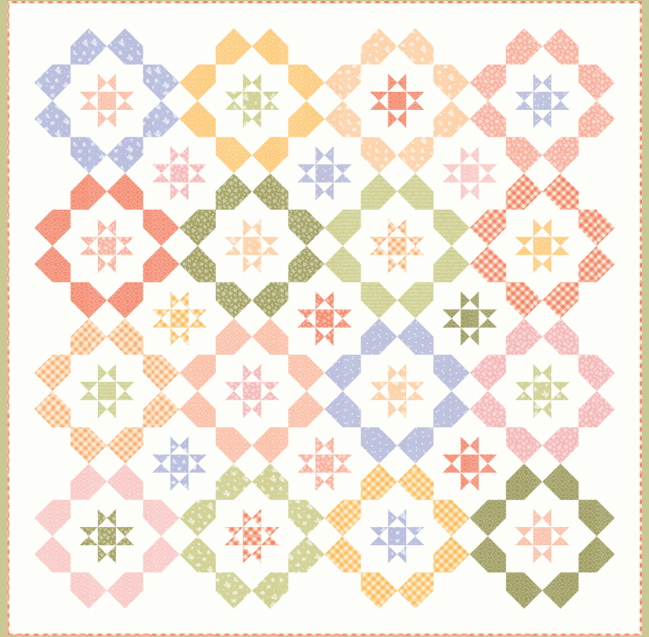

**130N Woven Quilt Labels**

**138N Notepad**

*Pastel Prairie* by Heather Briggs of *My Sew Quilty Life*

MSQL 193 Mayflowers  
78" x 78" LC Friendly

**Kit**  
31780

MSQL 194 Ohio Bound 70" x 70"

MSQL 198 Primrose Path 64" x 76"