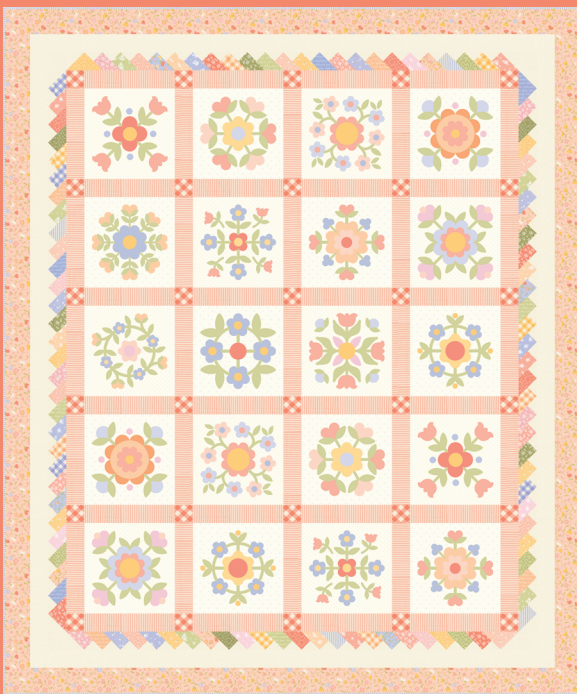

**130N Woven Quilt Labels**

**138N Notepad**

*Pastel Prairie* by Heather Briggs of *My Sew Quilty Life*

MSQL 193 Mayflowers  
78" x 78" LC Friendly

**Kit**  
31780

MSQL 194 Ohio Bound 70" x 70"

MSQL 198 Primrose Path 64" x 76"

MSQL 200 Garden Cart BOM 72" x 72"

**MSQL 196 Pinwheel Picnic 56" x 56" F8 Friendly**

**MSQL 197 Sweet Flutters 64" x 64" LC Friendly**

**MSQL 195 Crazy Petals 60" x 60" AB Friendly**

**MSQL 202 Prairie Kitchen Projects**

**MSQL 201 Prairie Quilted Tote with Wristlet 20" x 13" x 6"**

**MSQL 199 Bloom Crossing 50" x 60" PP Friendly**