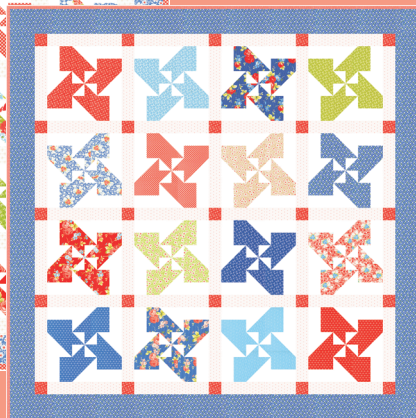

•37 Prints •108 Inch Quilt Backs •100% Premium Cotton
 AB & F8 include all 37 skus. HBs, JRs, LCs, MCs & PPs include 37 skus with two each of 35423.
 Eyelet Basic Coordinates are not included in assortments or precuts.

Rosie FIG TREE & CO

FT 3005
Jumping Jacks 72" x 85"

FT 3004
Sweet Sugar Swirls 63" x 79"

FT 3001 Fireworks 73" x 73"

PP Version 44" x 52"

FQ Version 66" x 66"

FT 3002 Pinwheel Parade 59" x 70" 3 Versions Available
(3rd option not pictured - LC Version 59" x 70")