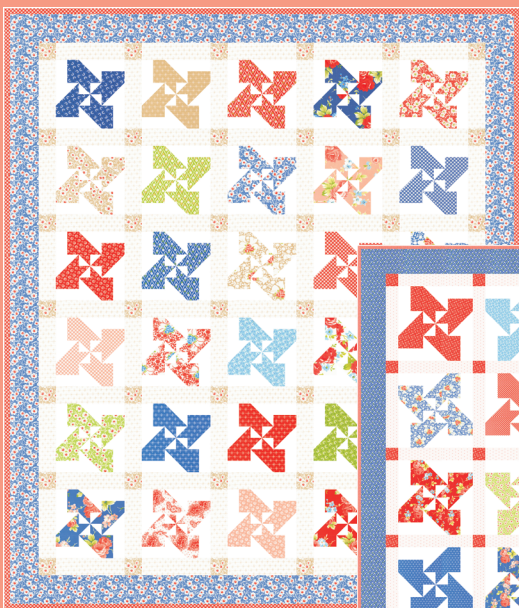

•37 Prints •108 Inch Quilt Backs •100% Premium Cotton
 AB & F8 include all 37 skus. HBs, JRs, LCs, MCs & PPs include 37 skus with two each of 35423.
 Eyelet Basic Coordinates are not included in assortments or precuts.

Rosie FIG TREE & CO

FT 3005
Jumping Jacks 72" x 85"

FT 3004
Sweet Sugar Swirls 63" x 79"

FT 3001 Fireworks 73" x 73"

PP Version 44" x 52"

FQ Version 66" x 66"

FT 3002 Pinwheel Parade 59" x 70" 3 Versions Available
(3rd option not pictured - LC Version 59" x 70")