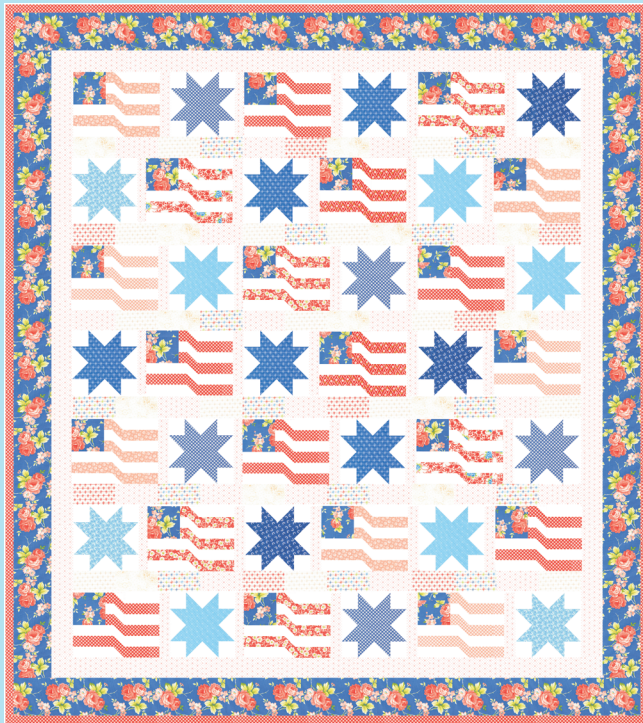

FT 3002 Pinwheel Parade 59" x 70" 3 Versions Available
(3rd option not pictured - LC Version 59" x 70")

Faded Version