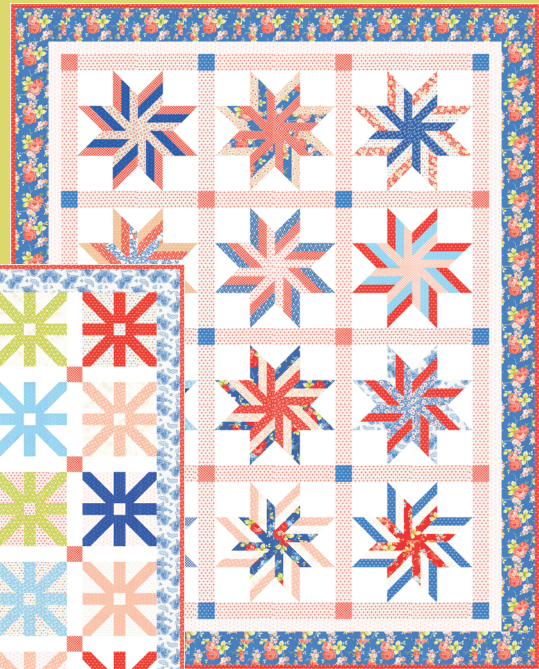

FT 3004
Sweet Sugar Swirls 63" x 79"