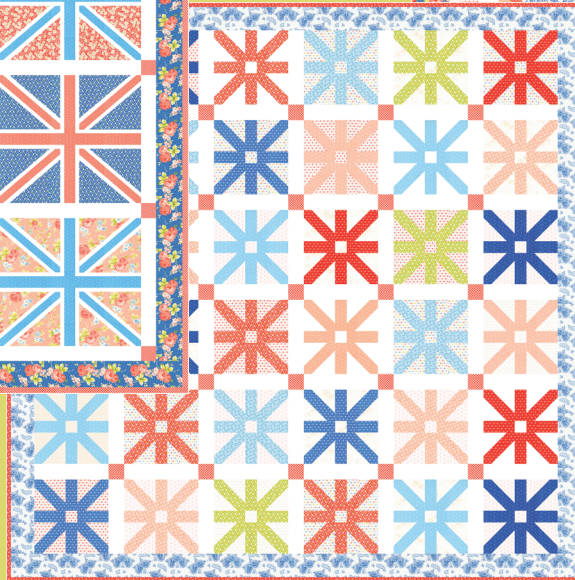

FT 3001 Fireworks 73" x 73"